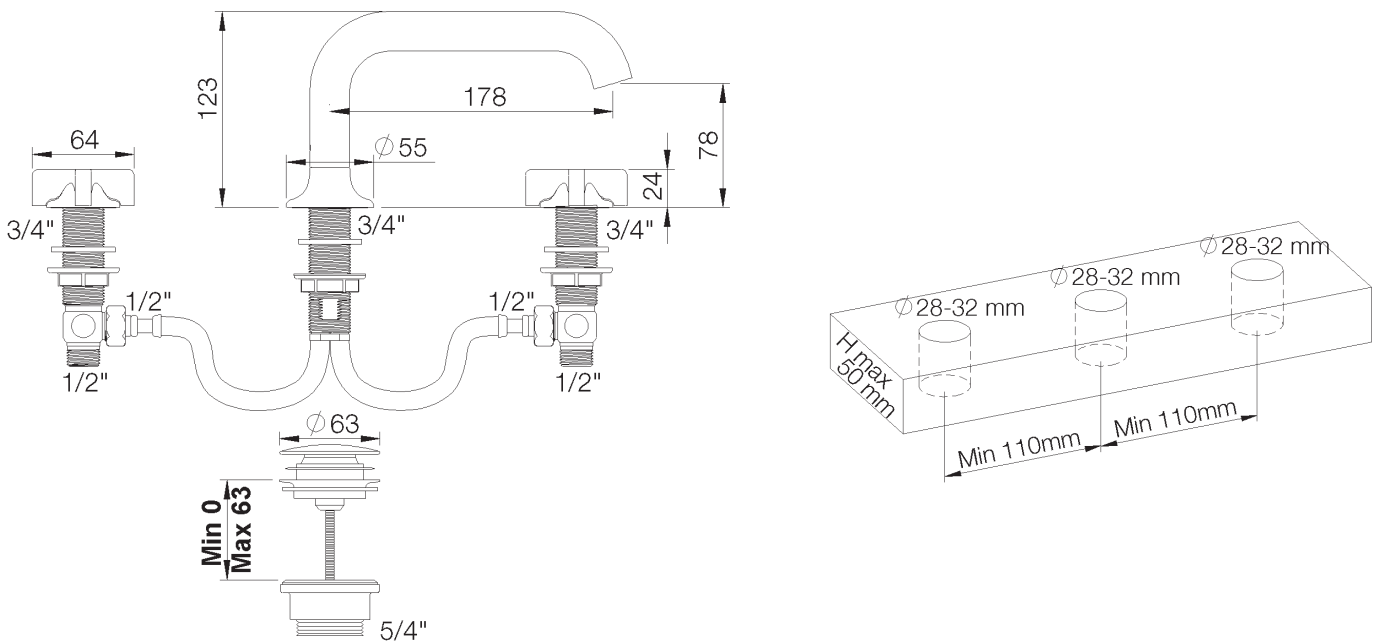

PRODUCT TECHNICAL SHEET

Collection :	Times	Ref. :	4073.11.45
--------------	--------------	--------	-------------------

Batterie de lavabo 3 trous, avec vidage push-up
3-gats wastafelmengkraan, met push-up lediging
3-hole washbasin mixer, with push-up waste

Picture

Product details

Flow at 3 bar : Restricted 7,5 l/min
Internal mechanism : Ceramic valve 1/4 turn

Technical drawing

RA0.V01